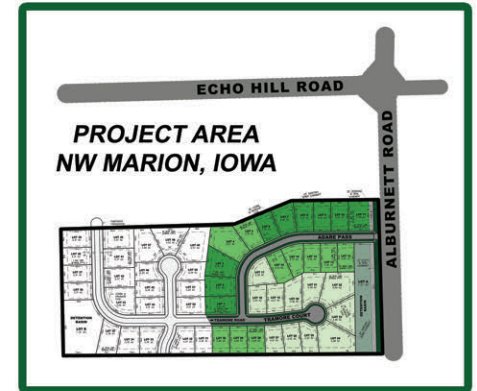

New Home Sites in the Linn-Mar School District!

Phase 1: Lots 1-30

Phase 2: Lots 31-52

Great lots available very close to Echo Hill Elementary and Oak Ridge Middle Schools!

All qualified builders welcome!

LOT TYPES

- Standard
- Lookout
- Walkout

purchasing & information:

Dustin Kern
(319) 654-6706

dustin@dklandservices.com

Strict architectural controls and covenants enforced.

www.bedfordlots.com