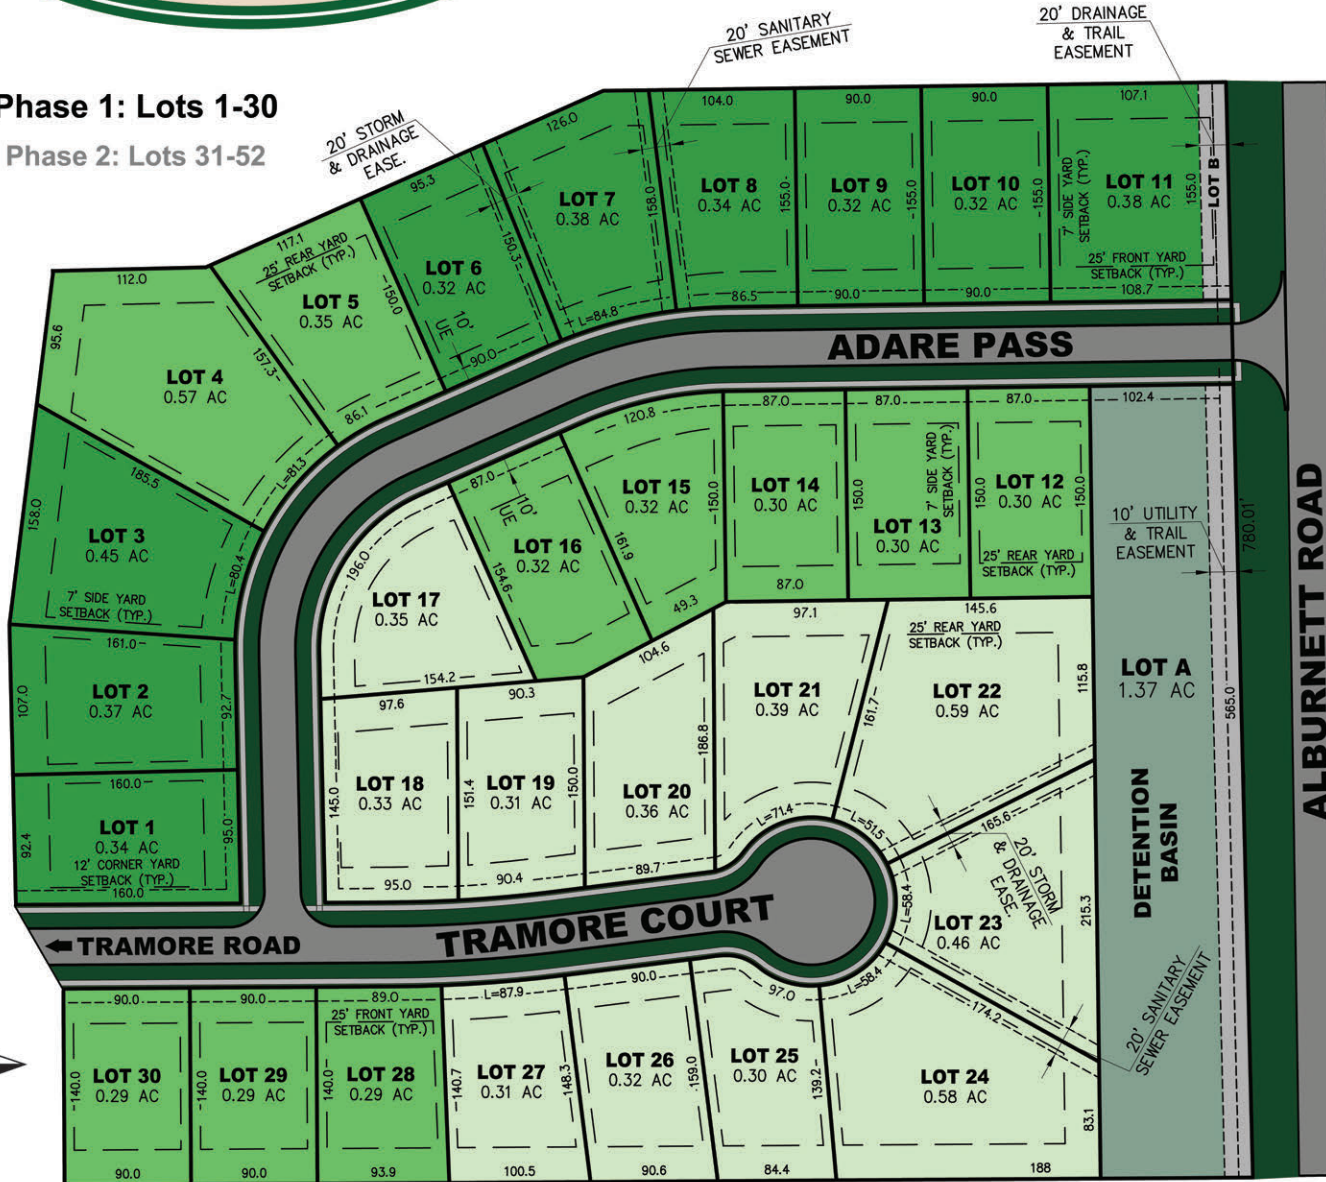

New Home Sites in the Linn-Mar School District!

Phase 1: Lots 1-30

Phase 2: Lots 31-52

Great lots available very close to Echo Hill Elementary and Oak Ridge Middle Schools!

All qualified builders welcome!

LOT TYPES

- Standard
- Lookout
- Walkout

purchasing & information:

Dustin Kern
(319) 654-6706

dustin@dklandservices.com

Strict architectural controls and covenants enforced.

www.bedfordlots.com